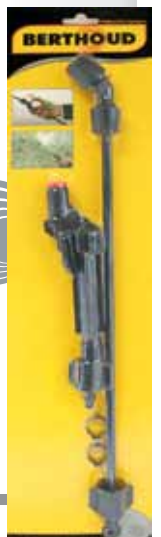

**GIANT COMPOSITE TELESCOPIC LANCES, WITH HOSE, QUICK CONNECT AND PROFILE HANDLE, 2.40 OR 3.60 M LONG**

All park and garden owners know that trees need to be treated at least twice a year (sometimes 3 times in the case of fruit trees): once in winter (winter treatment) then in the spring after flowering ("fruit worm"). Most mature trees are over 4/5 m high and standard spraying equipment is not adequate for treatment above that height. Giant telescopic lances made of BERTHOUD composite materials can be extended to 2.4 m or 3.6m. They are the perfect tools for these jobs. They are light, rigid and strong. They are also highly chemical resistant and mechanically tough. They can also be used for treating roofs (moss control), a requirement for all house owners.

GIANT COMPOSITE TELESCOPIC LANCE WITH HOSE AND QUICK RELEASE CONNECTOR:

- 2,40 m model

**Code 280326**  
- 3,60 m model

**Ref. 282447**

**PROFILE GRIP MULTIPURPOSE COMPOSITE SPRAYER LANCE**

**Code 280327**

**PROFILE GRIP UNIVERSAL SPRAYER LANCE**

**Code 280324**

**STOPREX GRIP UNIVERSAL SPRAYER LANCE**

**Code 211665**

**TELESCOPIC SPRAY LANCES**

PROFILE OR STOPREX GRIP COMPOSITE TELESCOPIC SPRAY LANCE

Code 280362