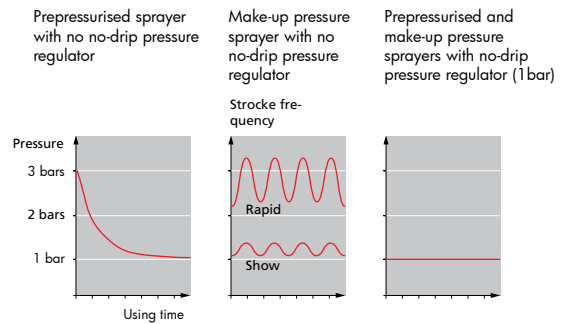

WORKING PRESSURE FLUCTUATIONS CAUSE HAPHAZARD DOSAGE

EQUIPMENT SPRAYERS

Accessories to create the best spraying conditions.

HERBICIDE SPRAY SHIELD

Large-model spray shield for safe, effective spot application of herbicides
To be use the flat fan nozzle